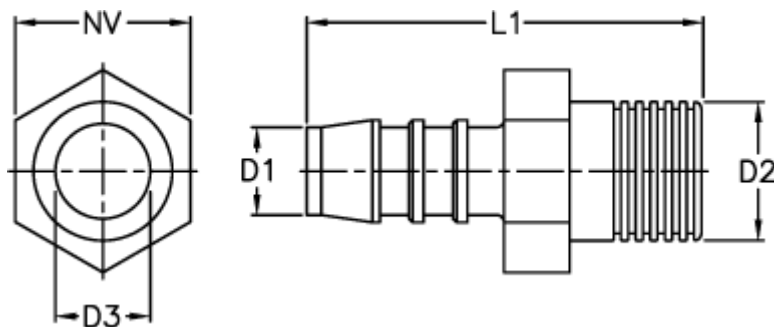

Article number: 027108915025

Description: Norma hose coupling GES 25 / R1

Measures

D1 = 25

D2 = R1

D3 = 21.0

L1 = 69.0

NV = 32